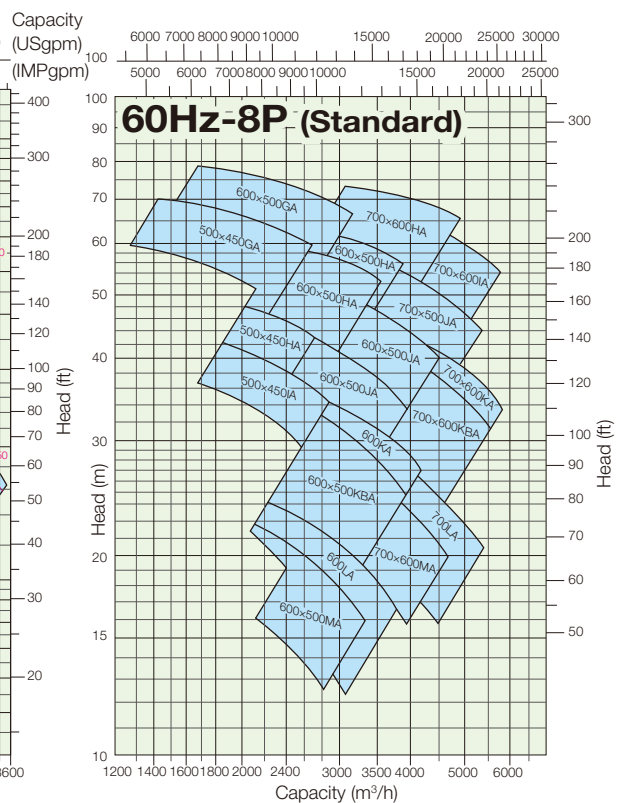

CDM

Double Suction Pump (Size : 200 to 1400m)

Performance Range

- Black Line - Pump Head
- Pink Line - Motor Rating in kW

Performance Range

- Black Line - Pump Head
- Pink Line - Motor Rating in kW

Torishima Pump Global Network