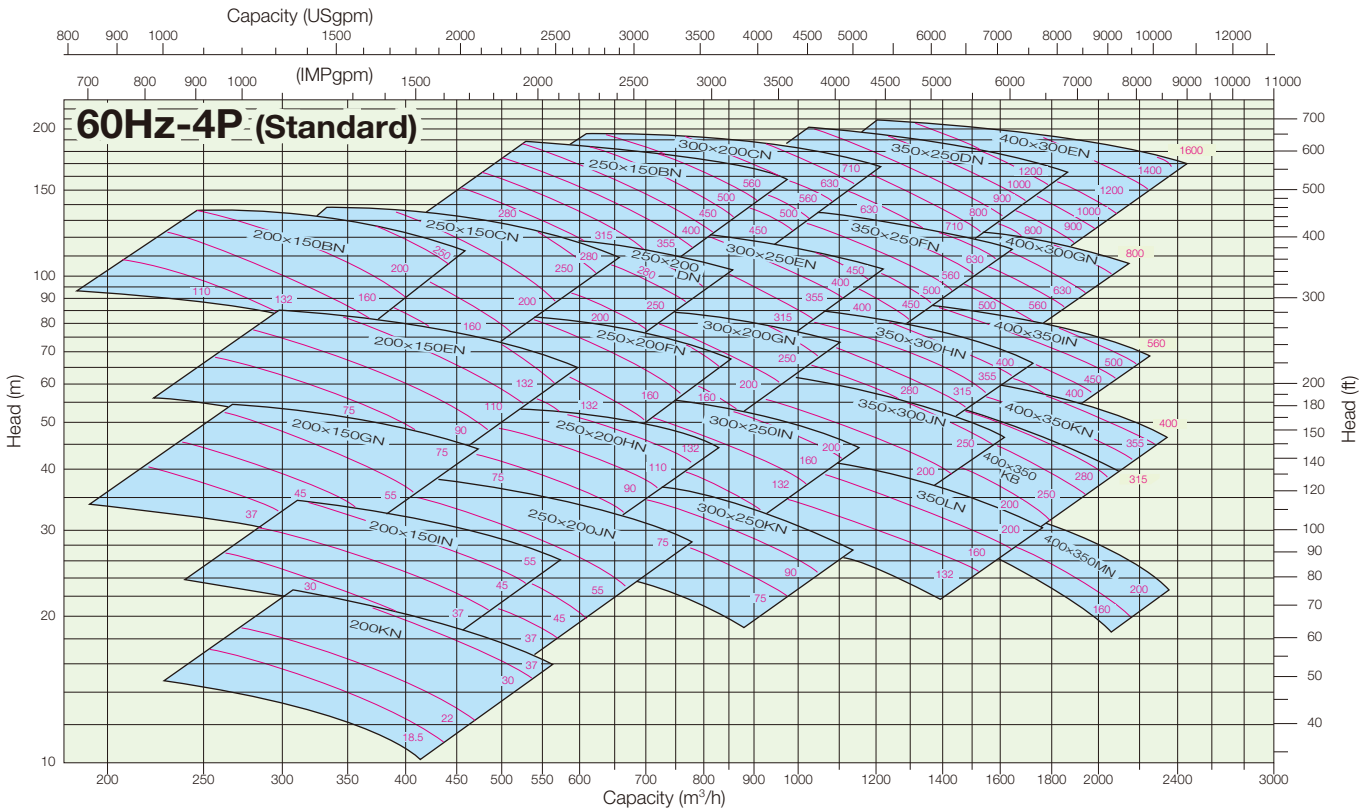

CDM

Double Suction Pump (Size : 200 to 1400m)

Performance Range

- Black Line - Pump Head
- Pink Line - Motor Rating in kW

Performance Range

- Black Line - Pump Head
- Pink Line - Motor Rating in kW

Torishima Pump Global Network