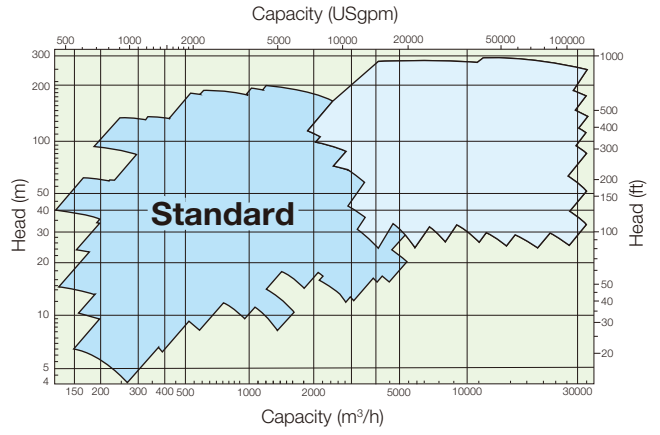

CDM

Double Suction Pump (Size : 200 to 1400m)

Performance Range

- Black Line - Pump Head
- Pink Line - Motor Rating in kW

Performance Range

- Black Line - Pump Head
- Pink Line - Motor Rating in kW

Torishima Pump Global Network