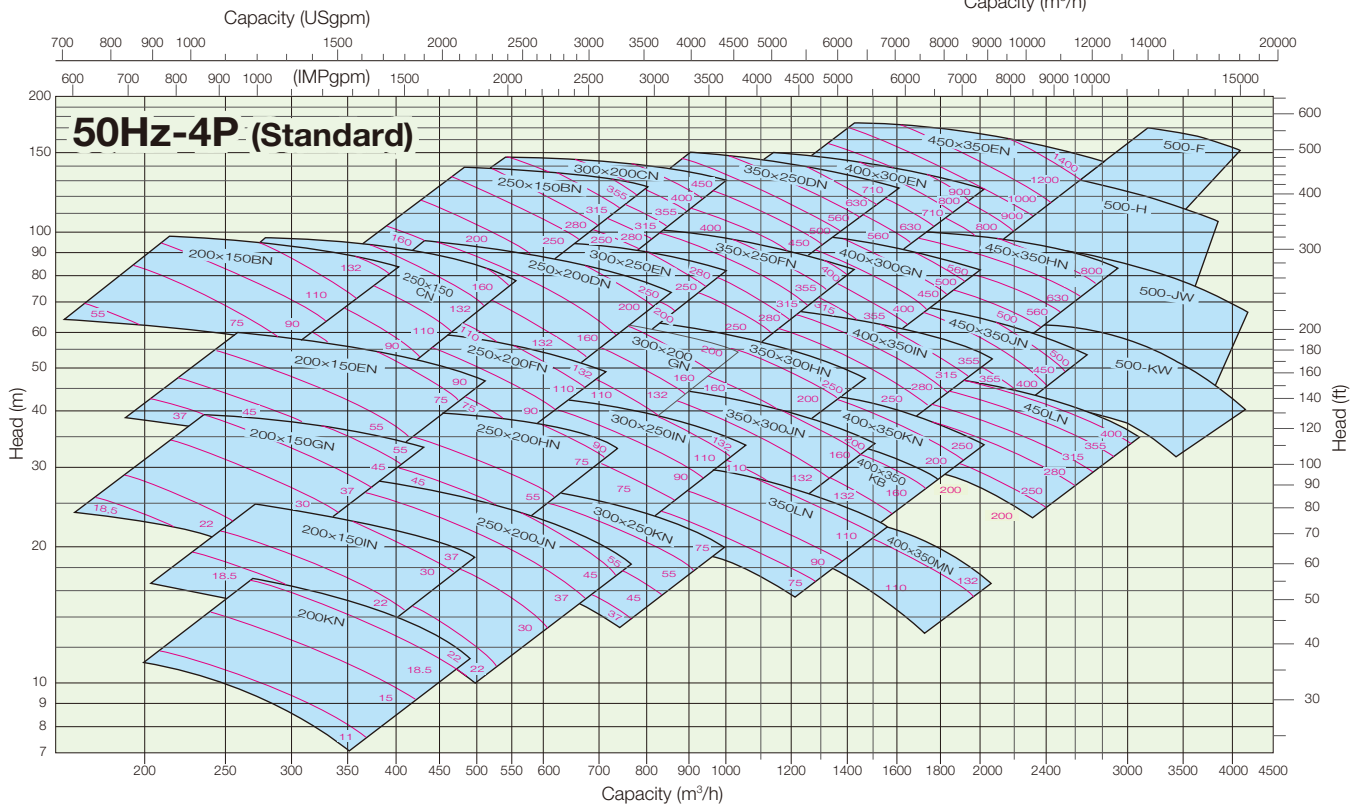

CDM

Double Suction Pump (Size : 200 to 1400m)

Performance Range

- Black Line - Pump Head
- Pink Line - Motor Rating in kW

Performance Range

- Black Line - Pump Head
- Pink Line - Motor Rating in kW

Torishima Pump Global Network