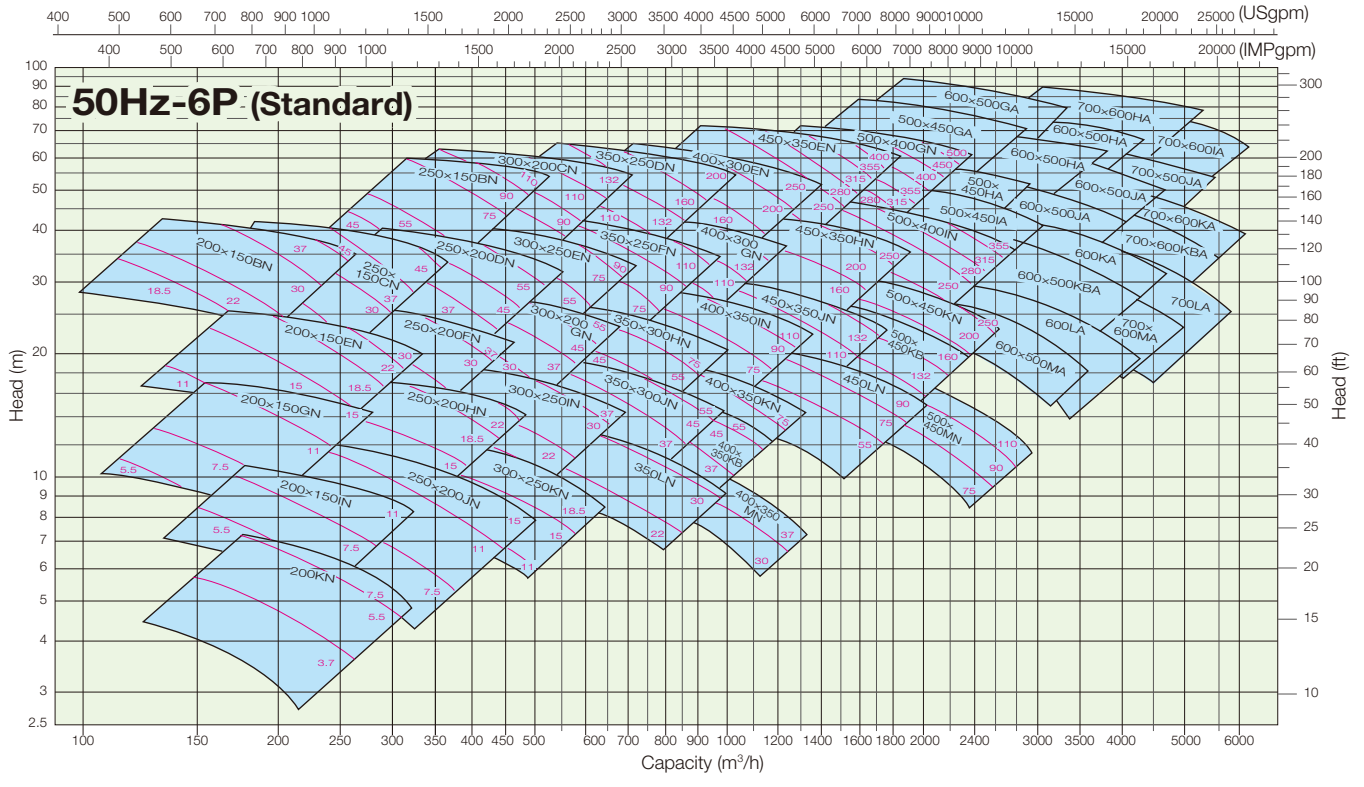

CDM

Double Suction Pump (Size : 200 to 1400m)

Performance Range

- Black Line - Pump Head
- Pink Line - Motor Rating in kW

Performance Range

- Black Line - Pump Head
- Pink Line - Motor Rating in kW

Torishima Pump Global Network