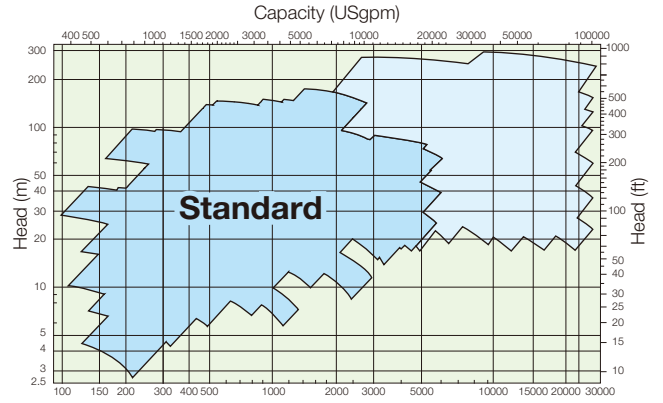

CDM

Double Suction Pump (Size : 200 to 1400m)

Performance Range

- Black Line - Pump Head
- Pink Line - Motor Rating in kW

Performance Range

- Black Line - Pump Head
- Pink Line - Motor Rating in kW

Torishima Pump Global Network